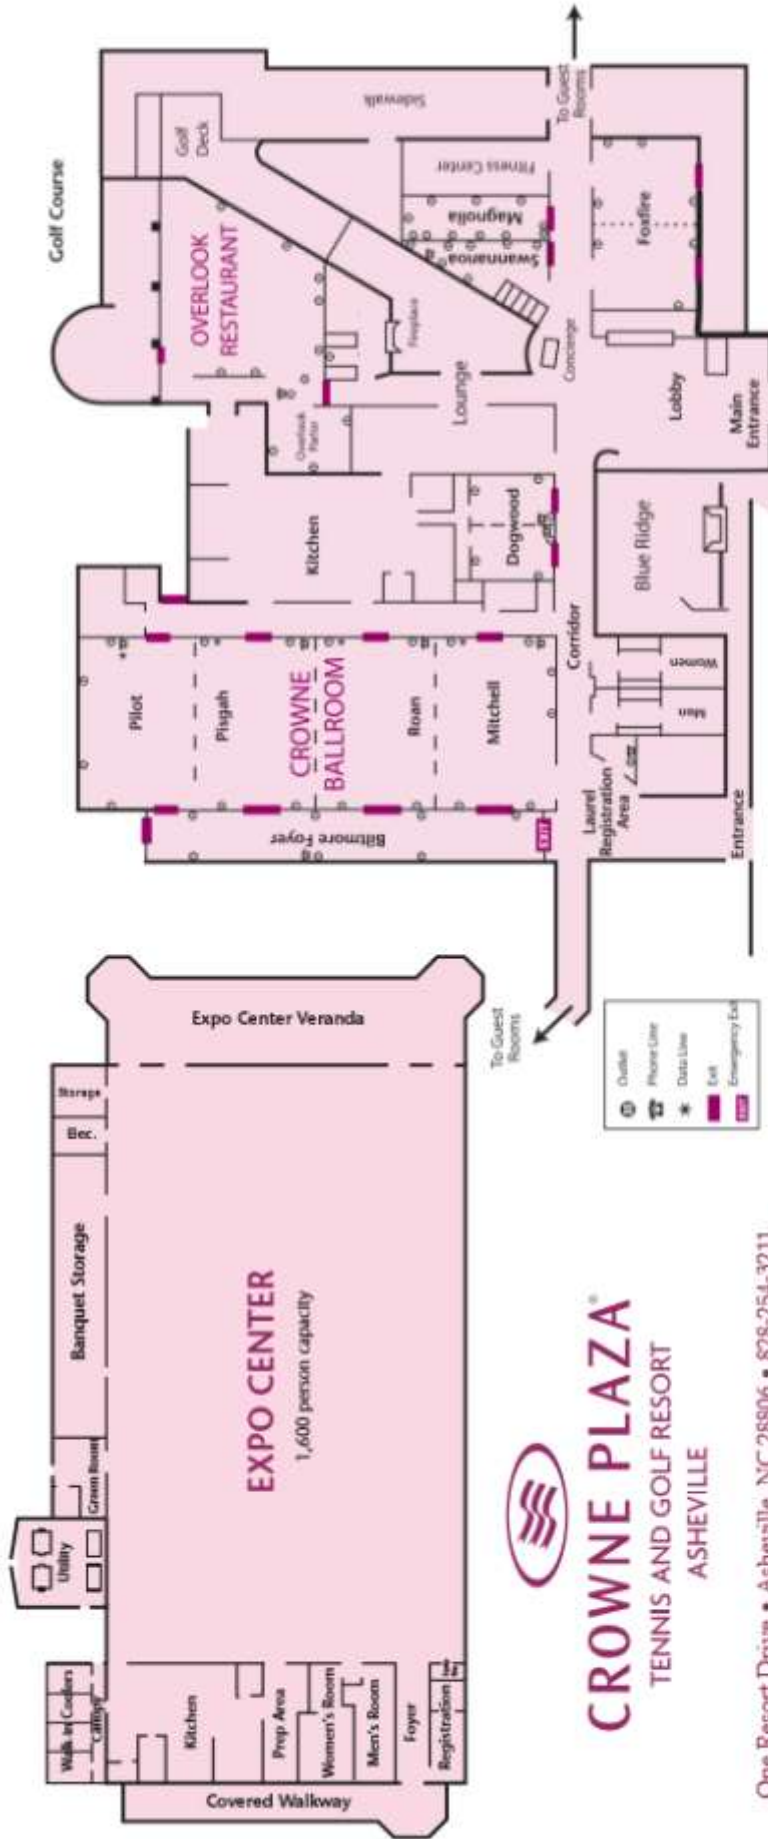

CROWNE PLAZA
TENNIS AND GOLF RESORT
ASHEVILLE

One Resort Drive • Asheville, NC 28806 • 828-254-3211

Meeting Room Capacities / Dimensions (Please note: capacity numbers are without A/V, stage, dancefloor, head tables, etc.)

Meeting Room	Reception	Theater	Classroom	Banquet	Conference	U-Shape	Hollow Square	Exhibits 6' tables	Exhibits 8' x 10'	Dimensions (ft)	Square Footage	Ceiling (Ft)
Crowne Ballroom	600	600	400	480	n/a	n/a	n/a	65	55	140 x 50	7000	11-14
Blitmore Foyer	50	n/a	n/a	n/a	n/a	n/a	n/a	n/a	n/a	13 x 113	1469	11
Mt. Mitchell	130	150	95	120	45	40	40	22	13	35 x 50	1750	11
Mt. Roan	130	150	95	120	45	40	40	22	13	35 x 50	1750	14
Mt. Pligah	130	150	95	120	45	40	40	22	13	35 x 50	1750	14
Mt. Pilot	130	150	95	120	45	40	40	22	13	35 x 50	1750	11
Dogwood	35	40	25	30	20	20	24	14	5	32 x 25	800	10
Foxfire	60	80	50	50	30	30	40	50	8	30 x 36	1080	10
Swannanoa Board Room	n/a	n/a	n/a	n/a	12	n/a	n/a	n/a	4	13 x 28	364	7' 6"
Magnolia	35	35	25	30	15	15	15	7	3	16 x 33	528	7' 6"
Blue Ridge	25	100	75	80	50	40	50	60	10	31 x 40	1400	8
Laurel Foyer	n/a	n/a	n/a	n/a	n/a	n/a	n/a	n/a	n/a	26 x 32	832	11
Expo Center/Entertainment Complex	1600	1600	900	1200	n/a	n/a	n/a	95	110	98 x 162	16,660	16
Expo Center Green Room	10	n/a	n/a	n/a	n/a	n/a	n/a	n/a	n/a	15.5 x 22	250	8
Expo Center Veranda	150	n/a	n/a	90	n/a	n/a	n/a	n/a	n/a	25 x 100	2500	12
Pool Cabana/Pool Area	250	120	n/a	100	n/a	n/a	n/a	n/a	n/a	30 x 50	1500	12