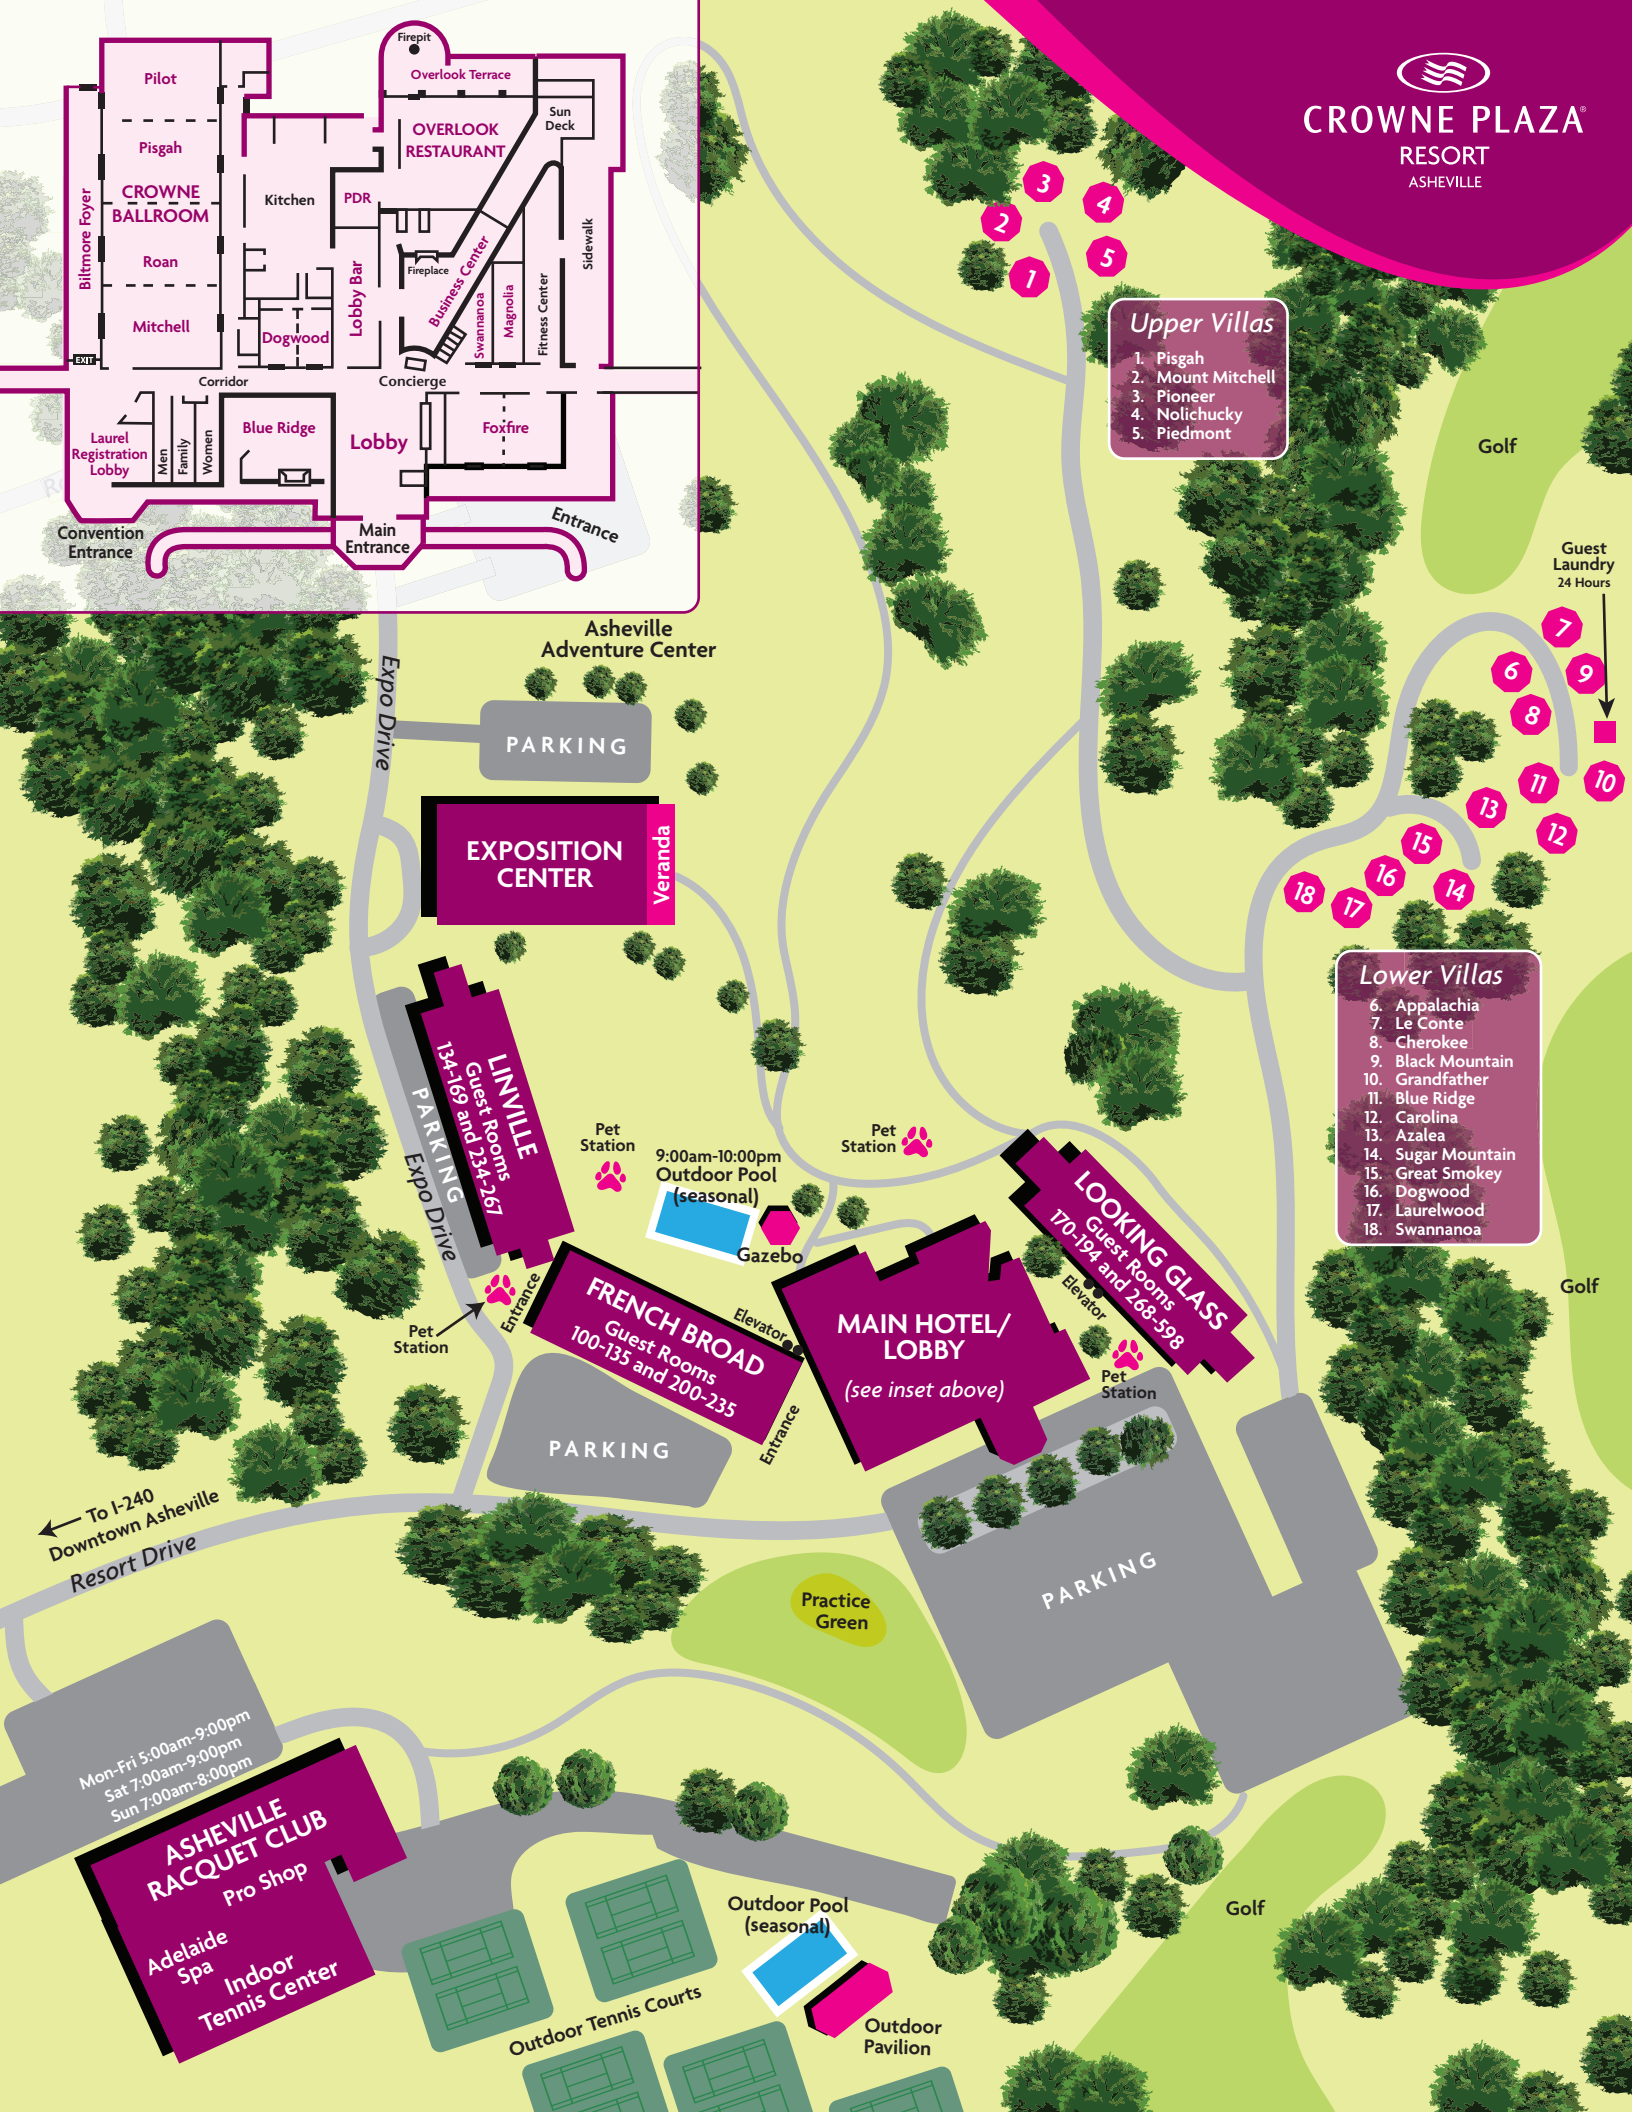

- Upper Villas**
1. Pisgah
 2. Mount Mitchell
 3. Pioneer
 4. Nolichucky
 5. Piedmont

- Lower Villas**
6. Appalachia
 7. Le Conte
 8. Cherokee
 9. Black Mountain
 10. Grandfather
 11. Blue Ridge
 12. Carolina
 13. Azalea
 14. Sugar Mountain
 15. Great Smokey
 16. Dogwood
 17. Laurelwood
 18. Swannanoa

Mon-Fri 5:00am-9:00pm
 Sat 7:00am-9:00pm
 Sun 7:00am-8:00pm
ASHEVILLE RACQUET CLUB
 Pro Shop
 Adelaide Spa
 Indoor Tennis Center